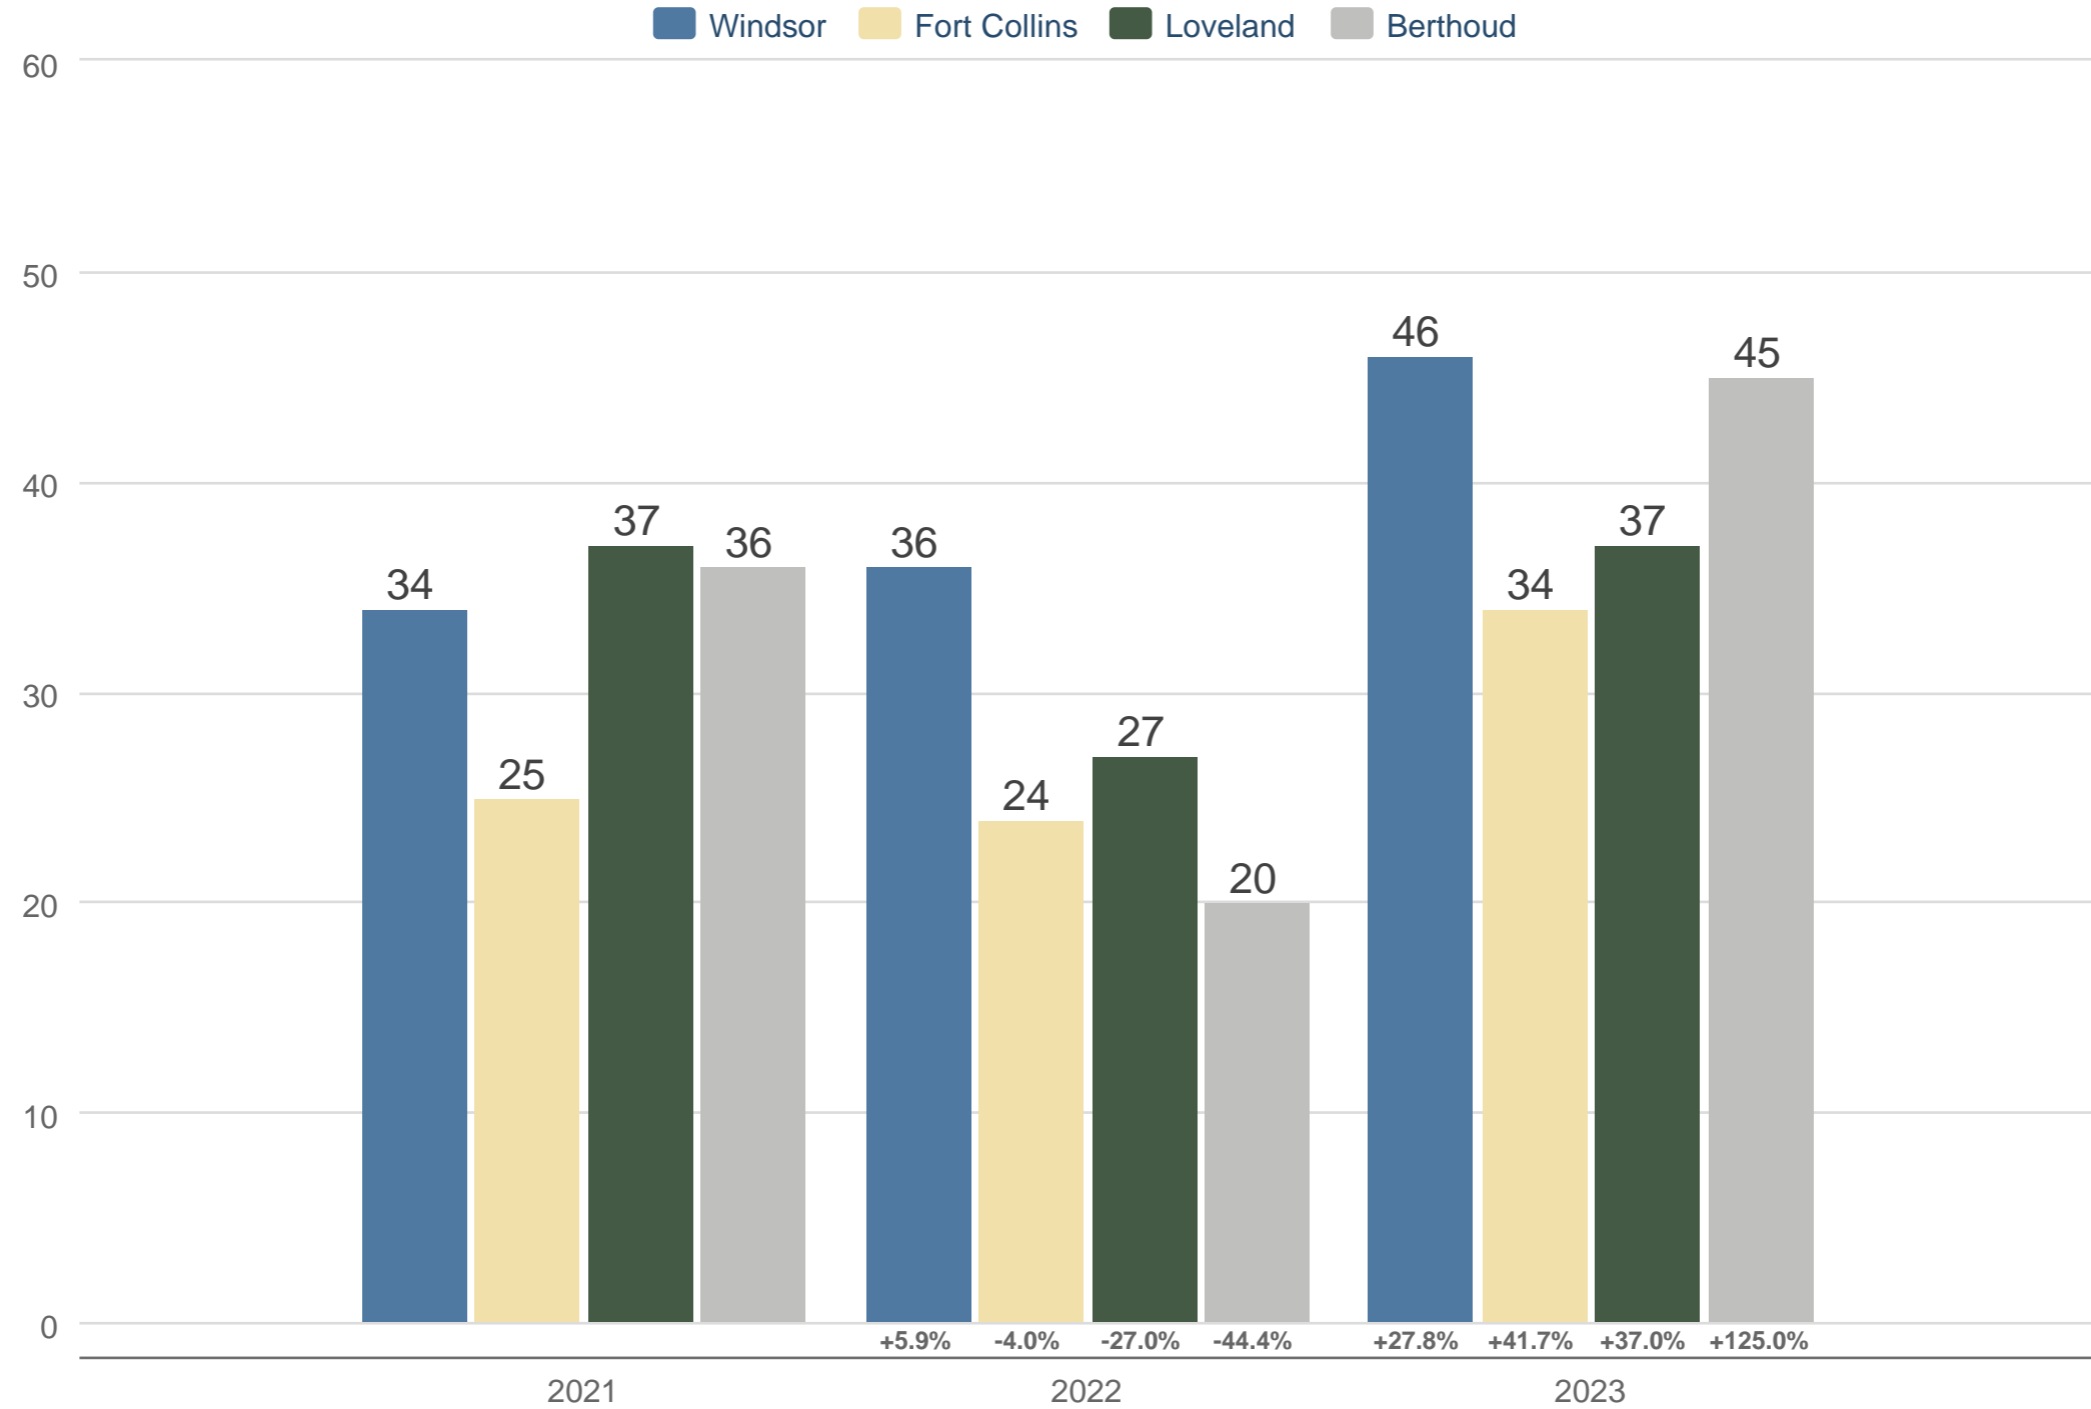

### June Median Days on Market

Windsor & Fort Collins & Loveland & Berthoud

Each point is actual monthly data. Data is from July 11, 2023.