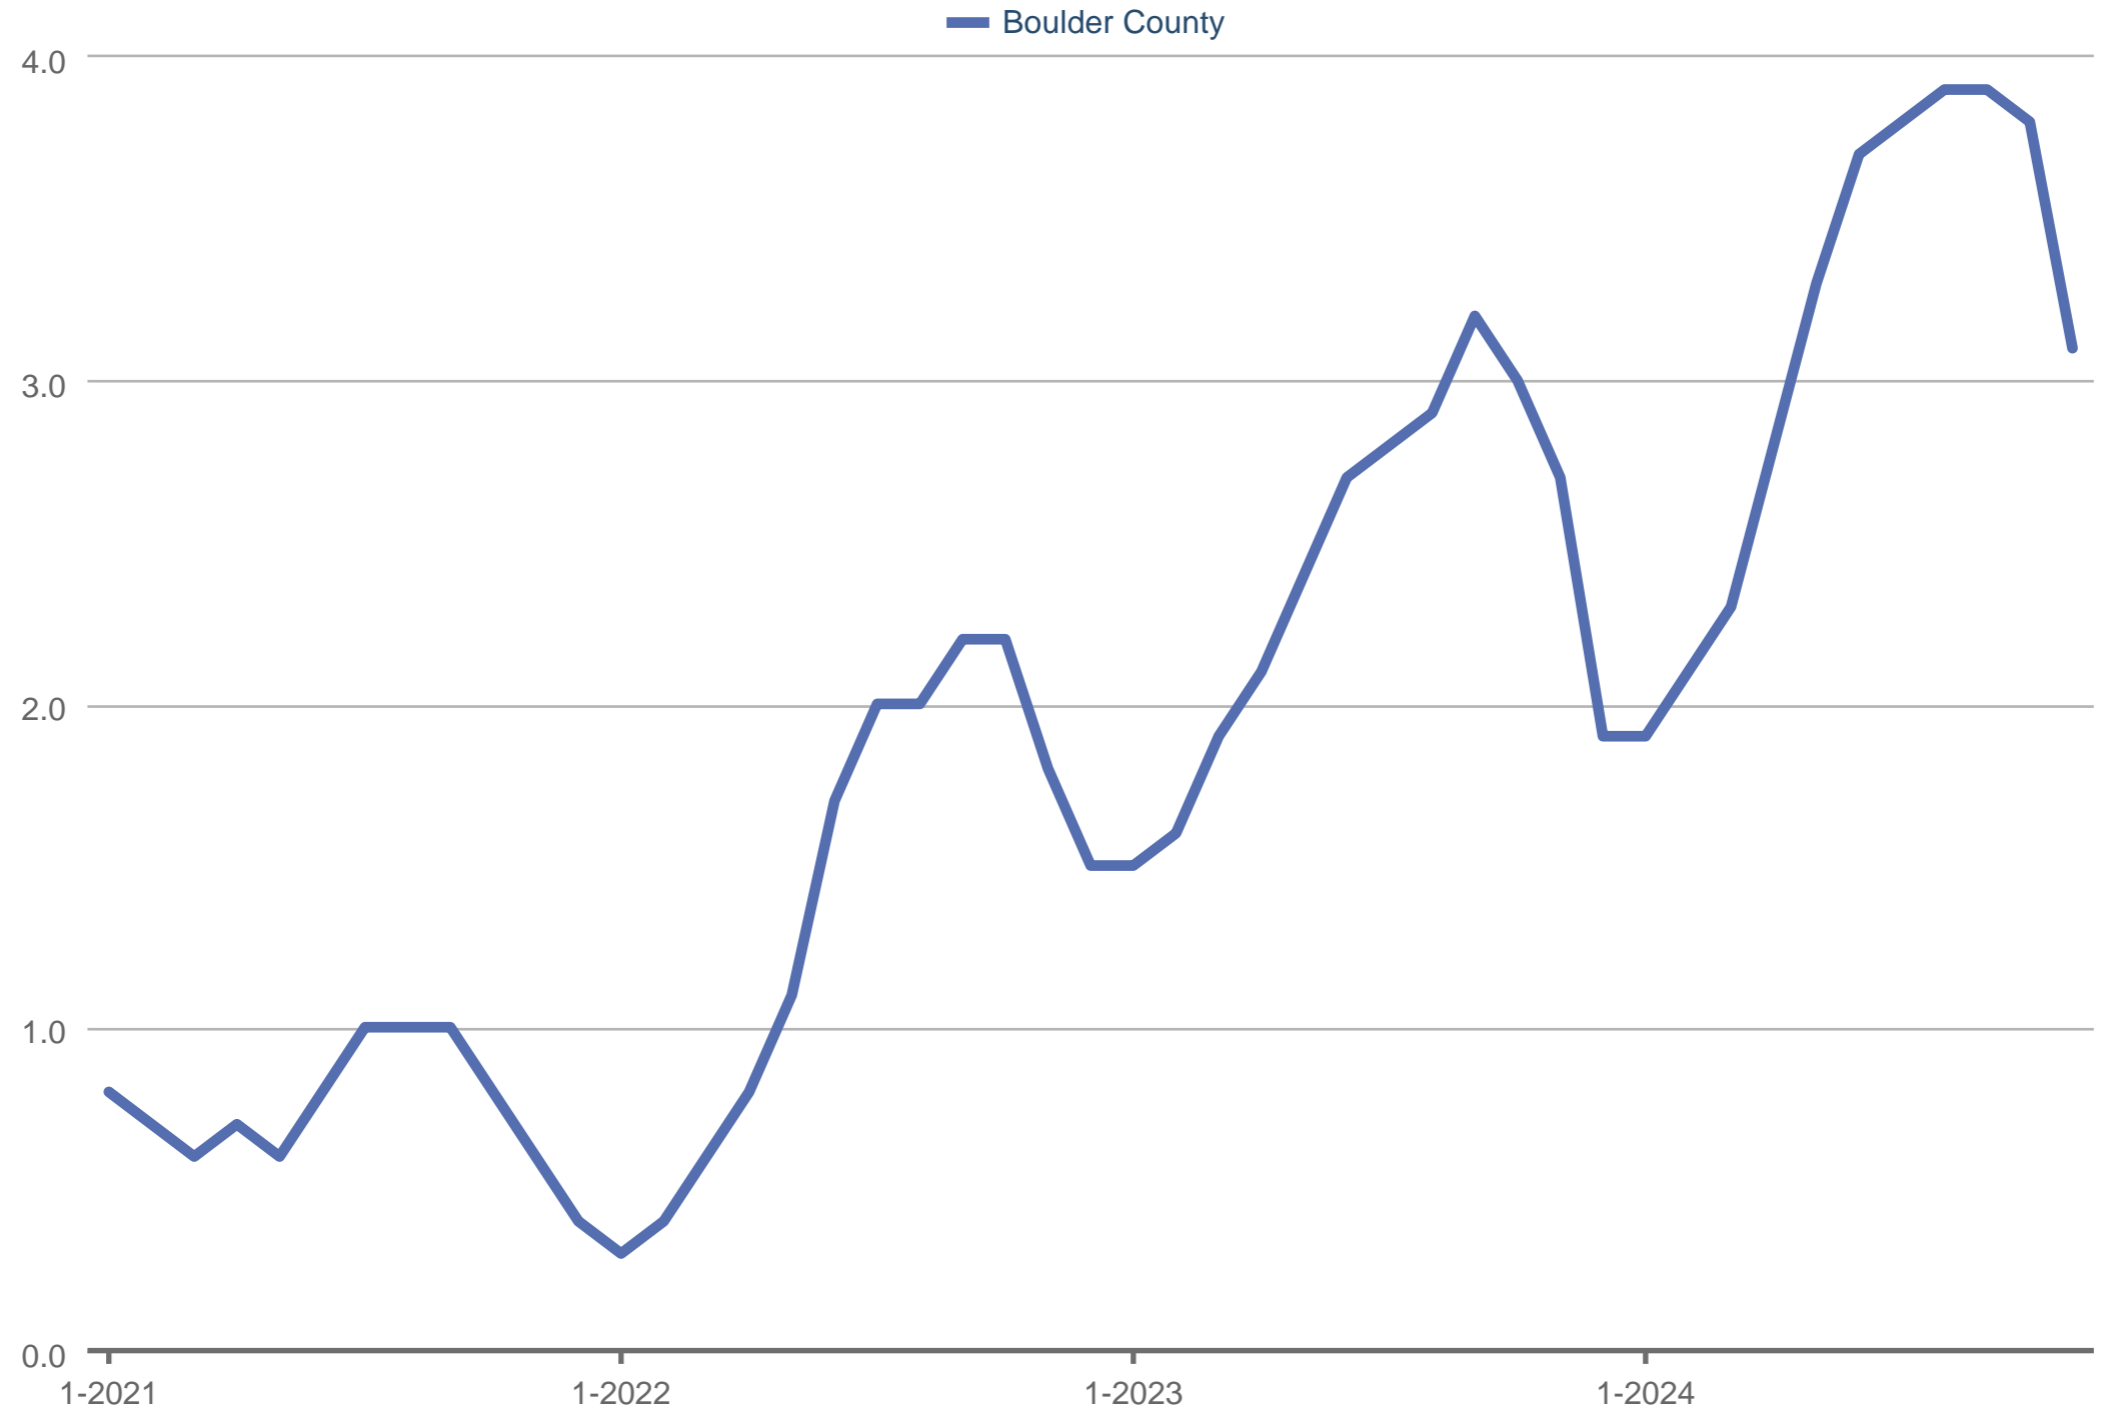

Months Supply of Inventory

Boulder County

Each data point is one month of activity. Data is from December 26, 2024.