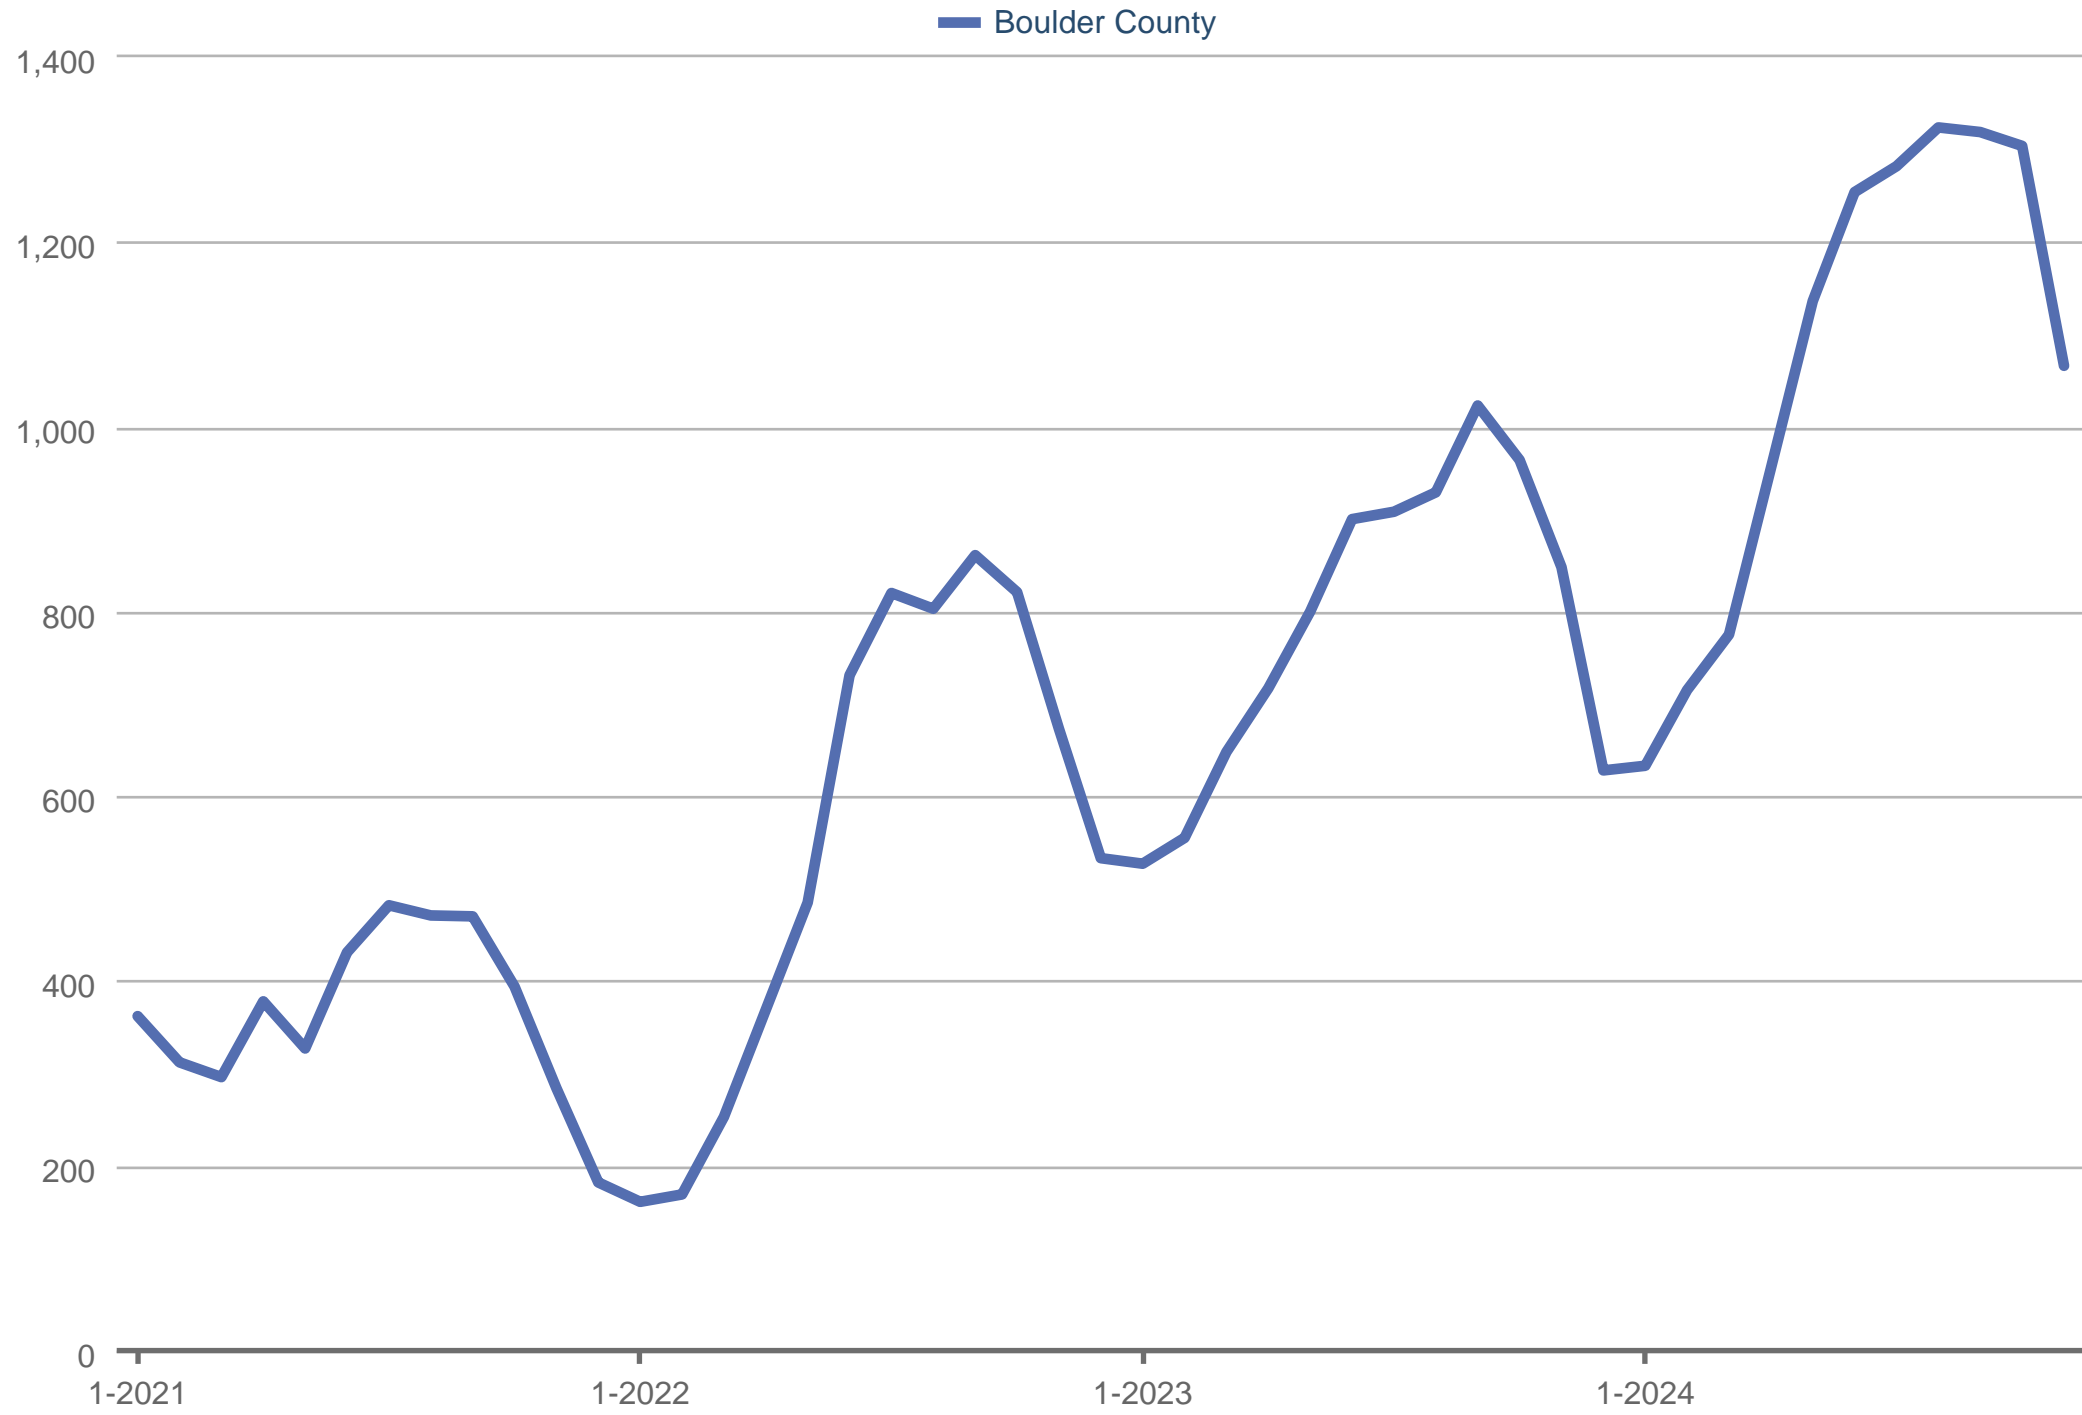

Inventory of Homes for Sale

Boulder County

Each data point is one month of activity. Data is from December 26, 2024.