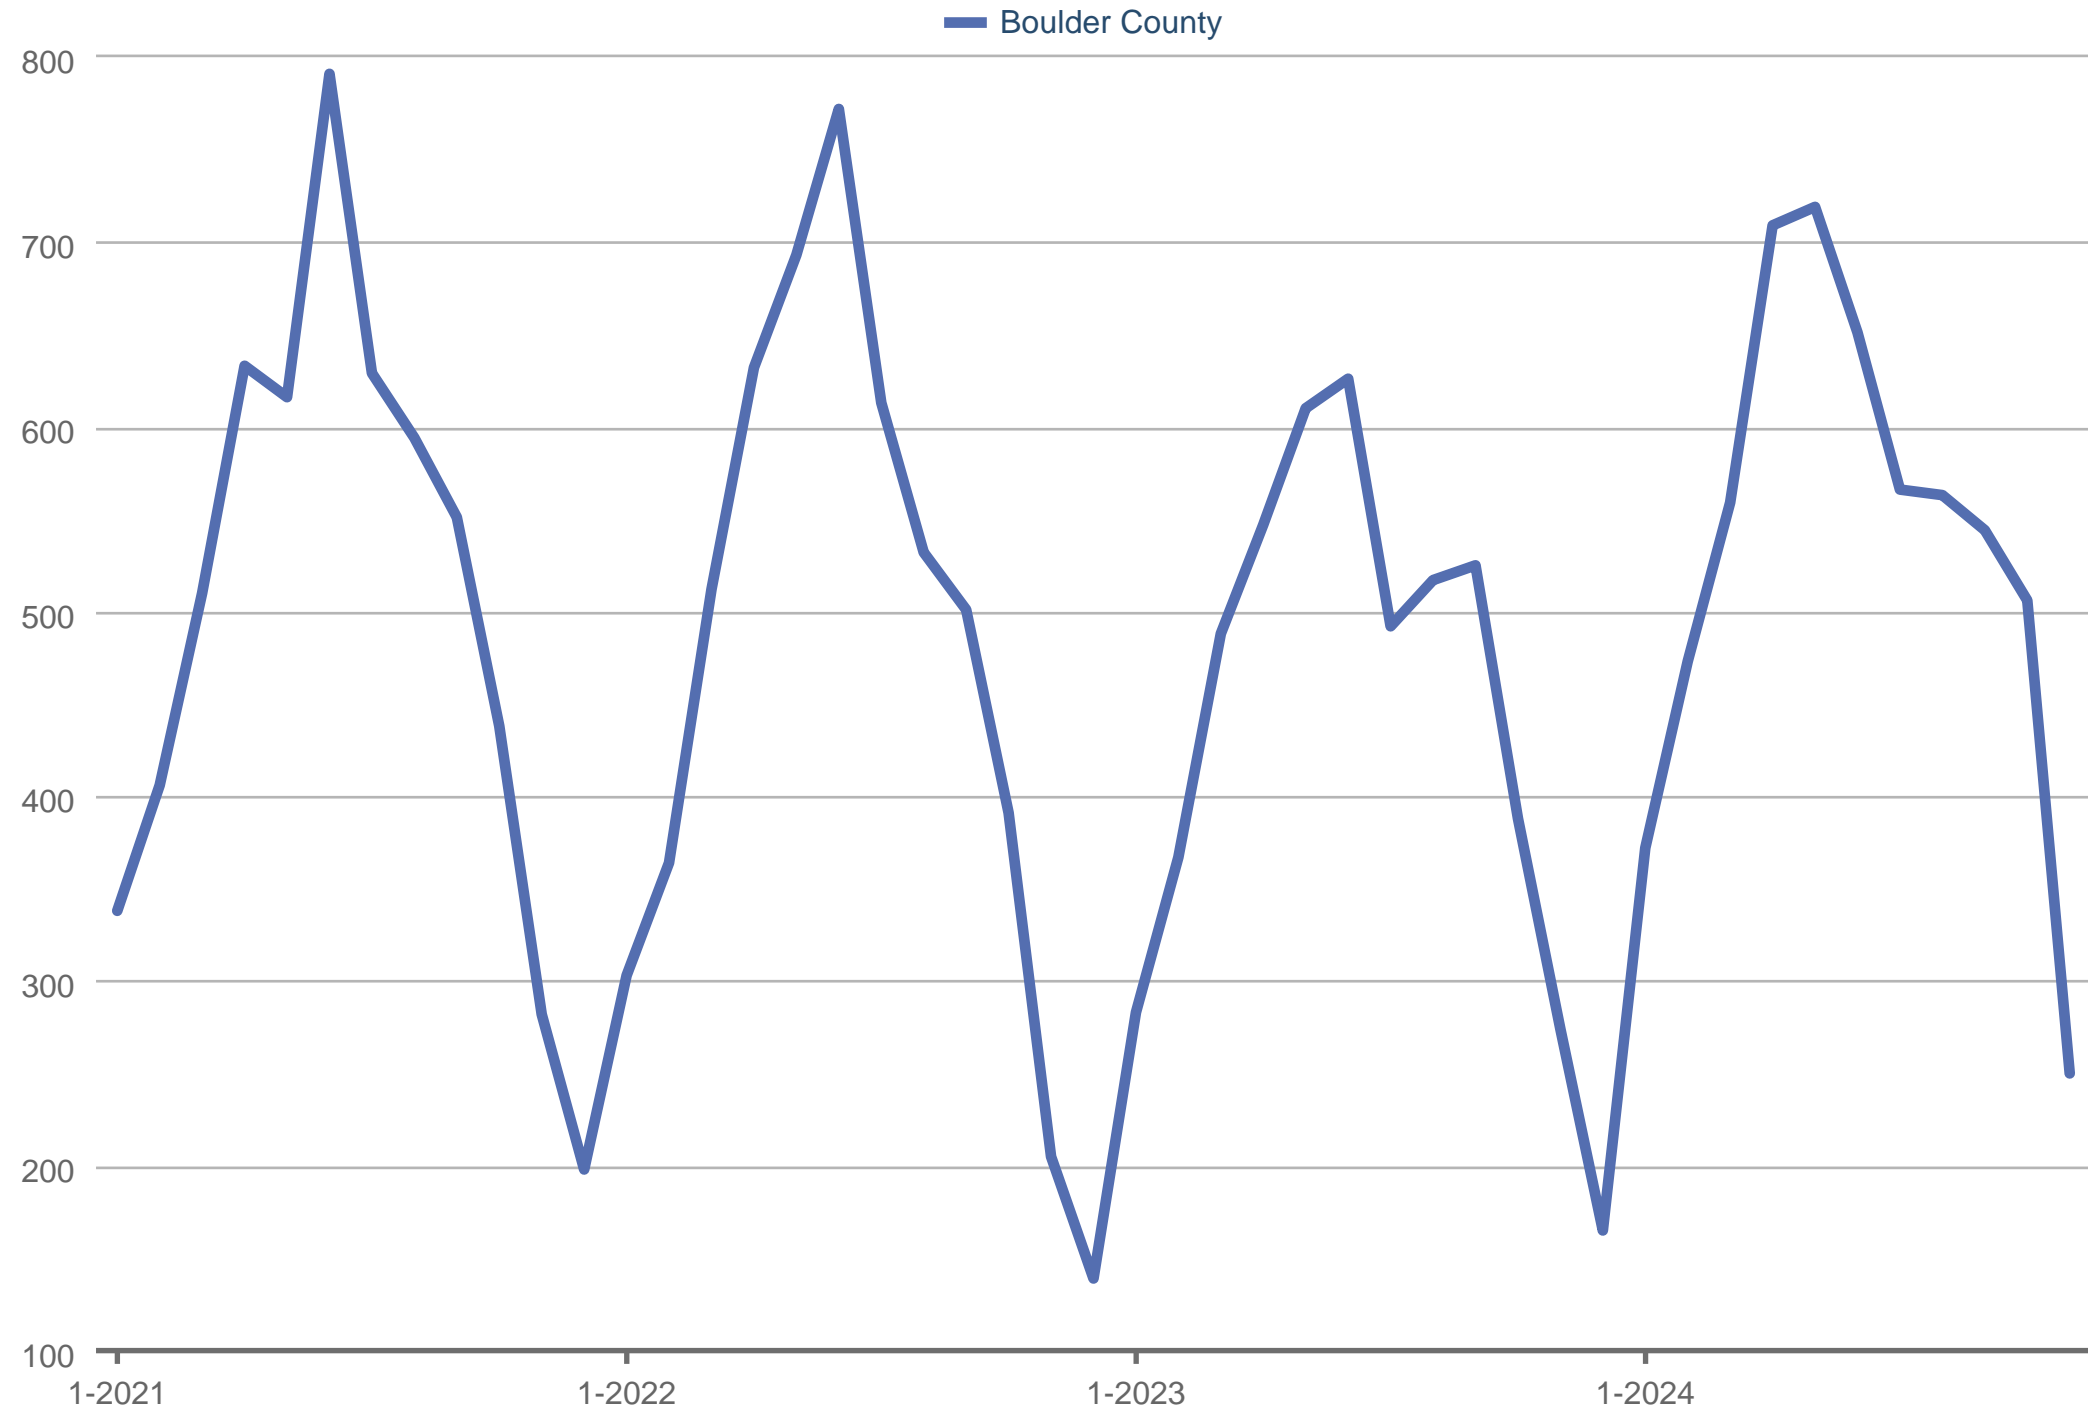

### New Listings

Boulder County

Each data point is one month of activity. Data is from December 26, 2024.