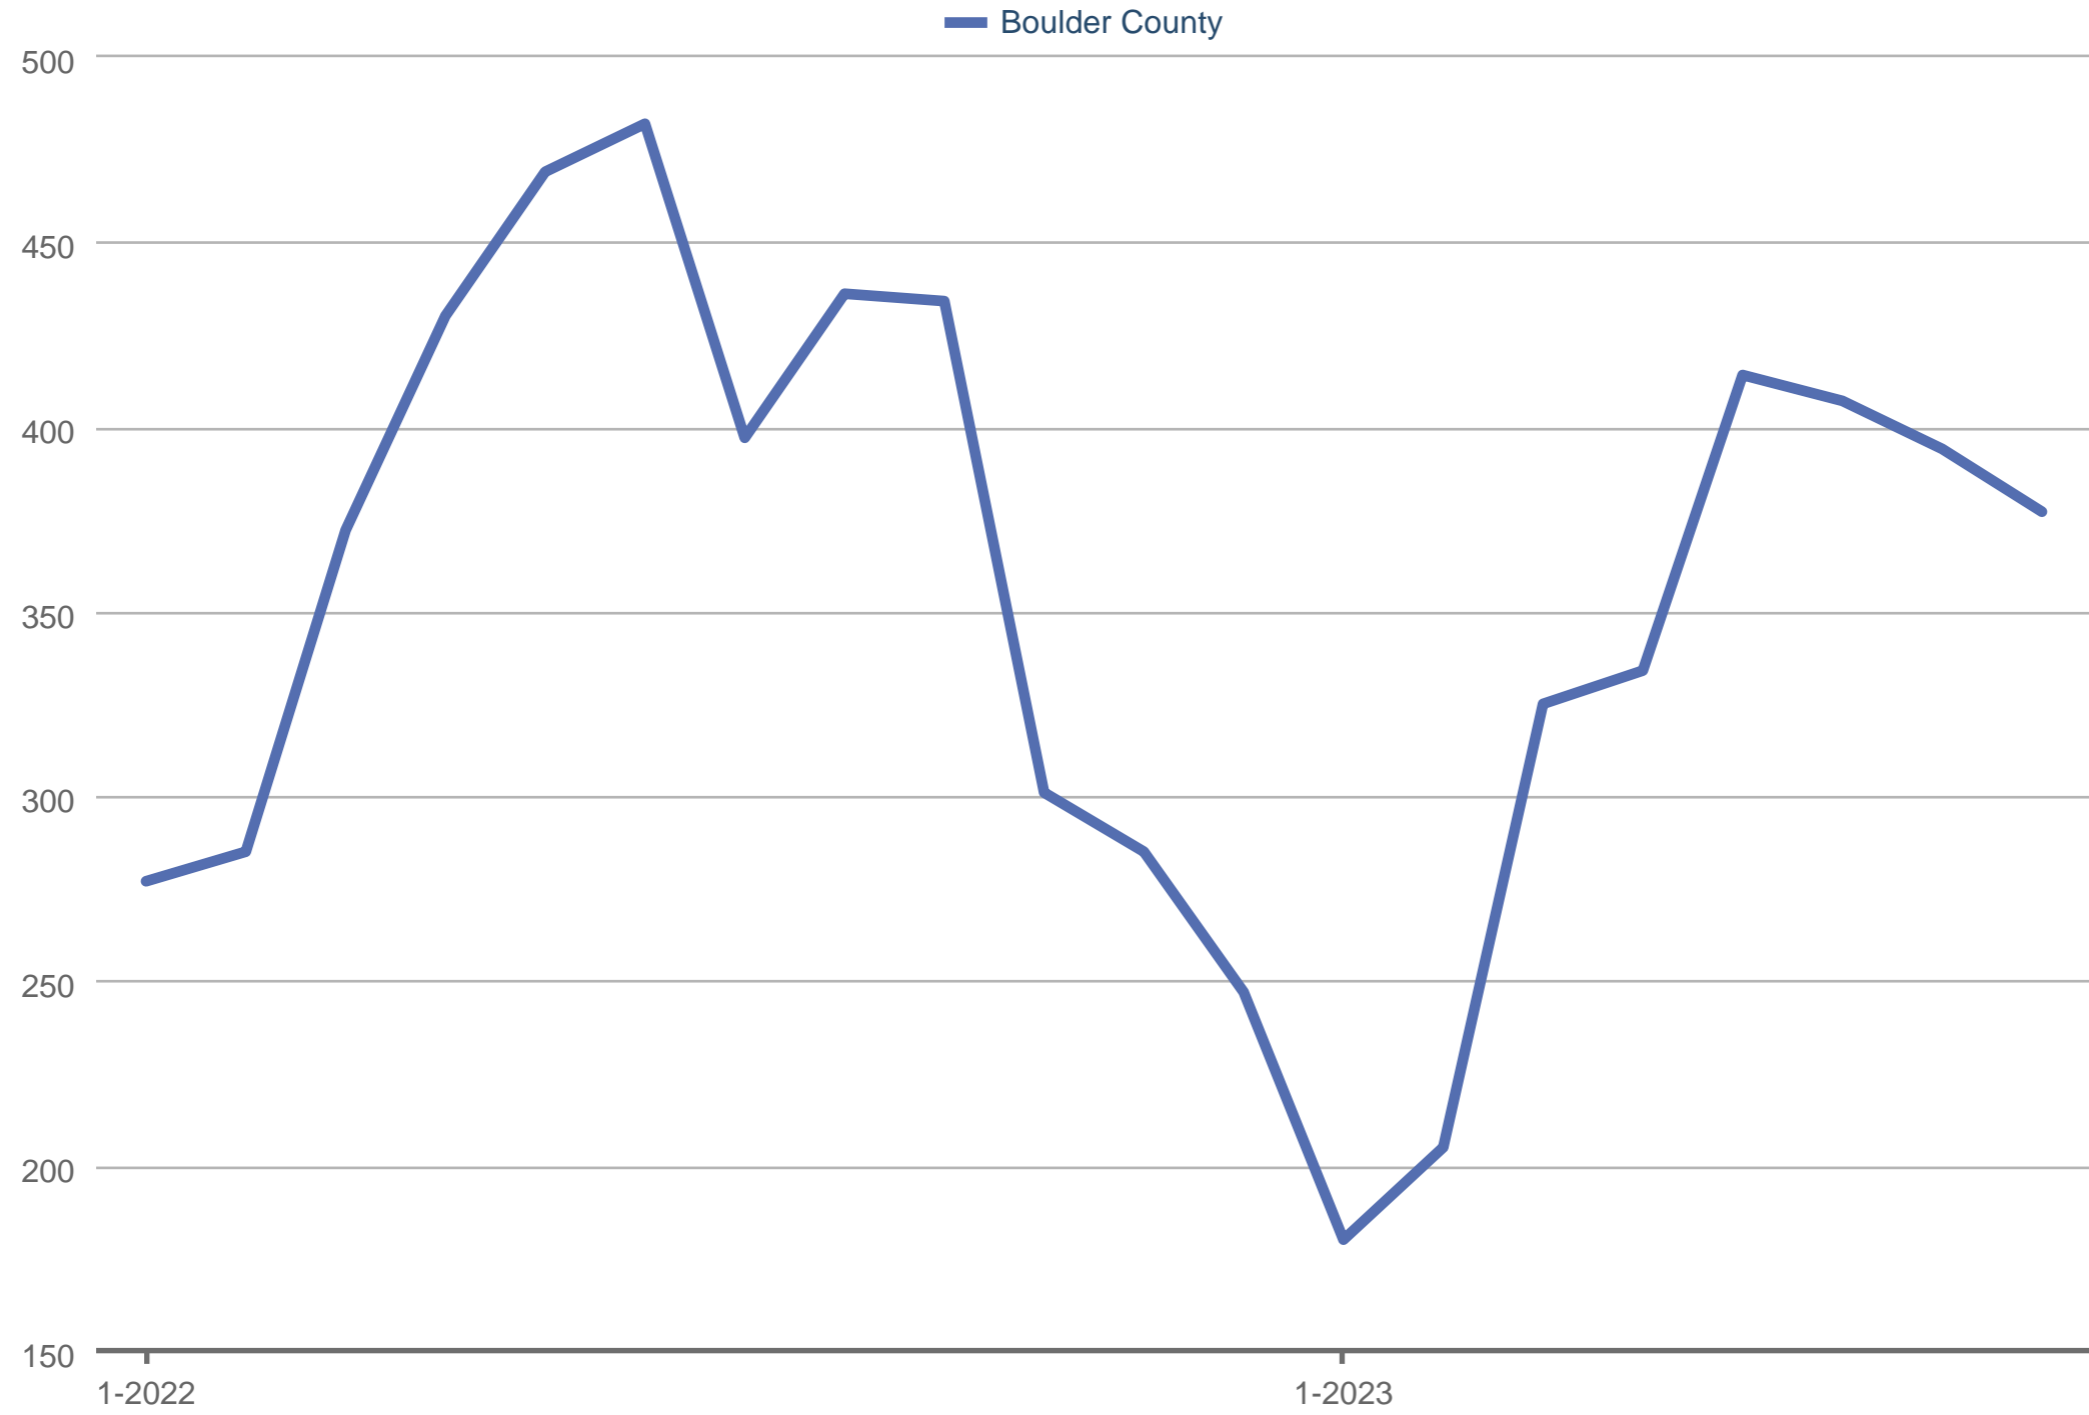

Closed Sales

Boulder County

Each data point is one month of activity. Data is from September 21, 2023.