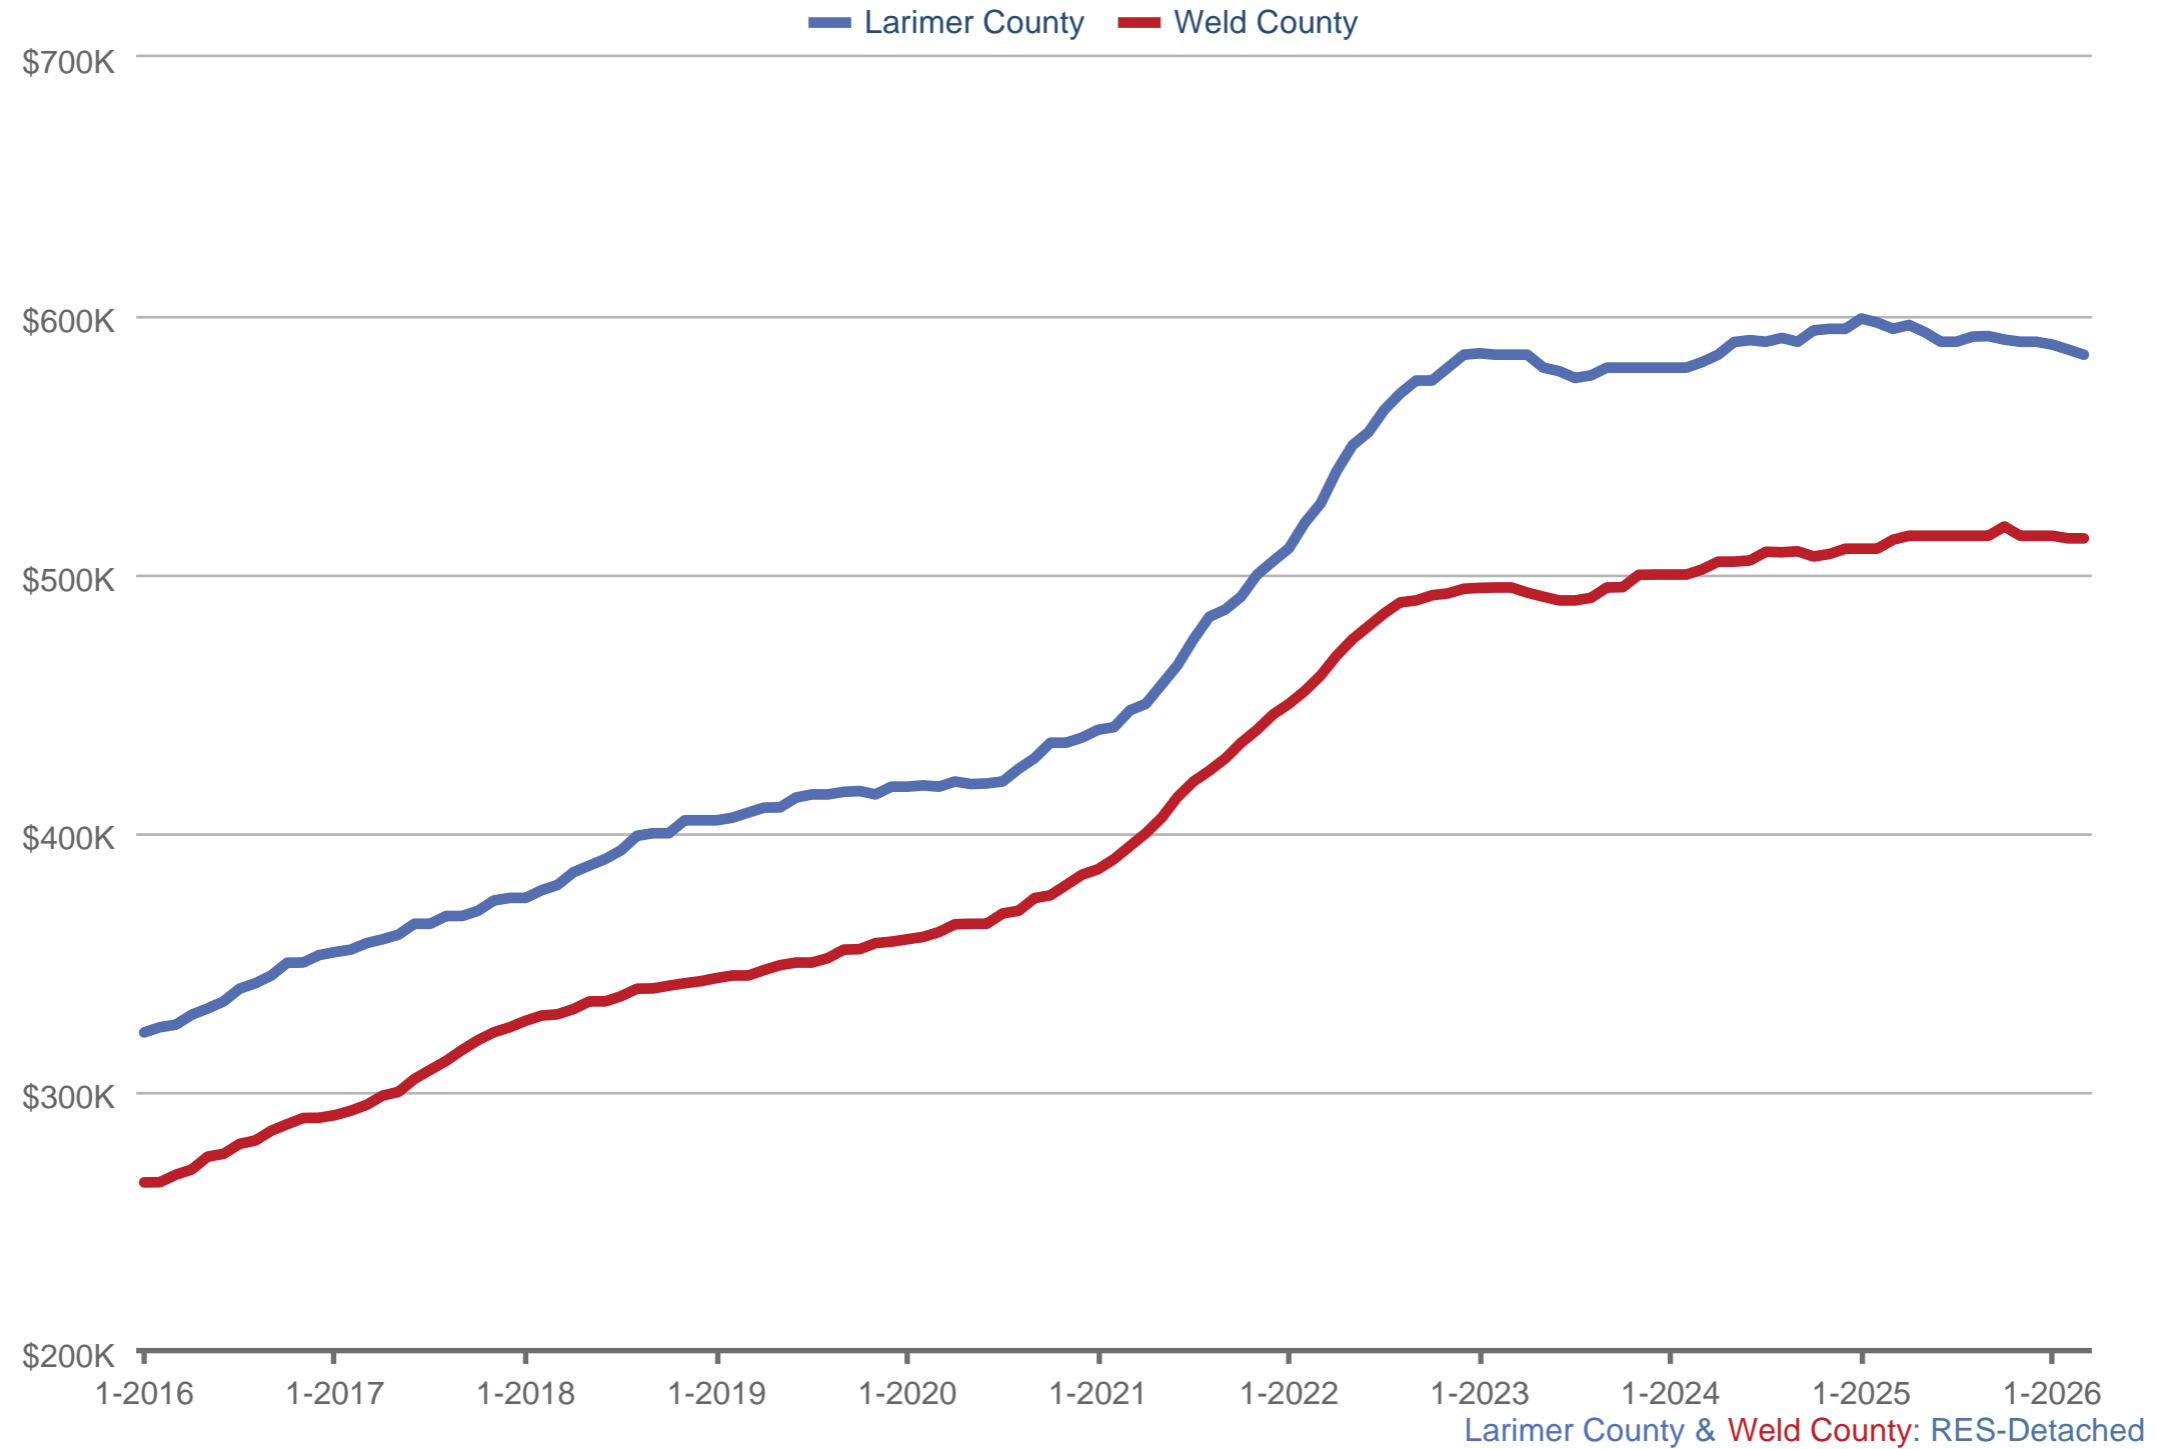

Median Sales Price

Each data point is 12 months of activity. Data is from April 3, 2026.