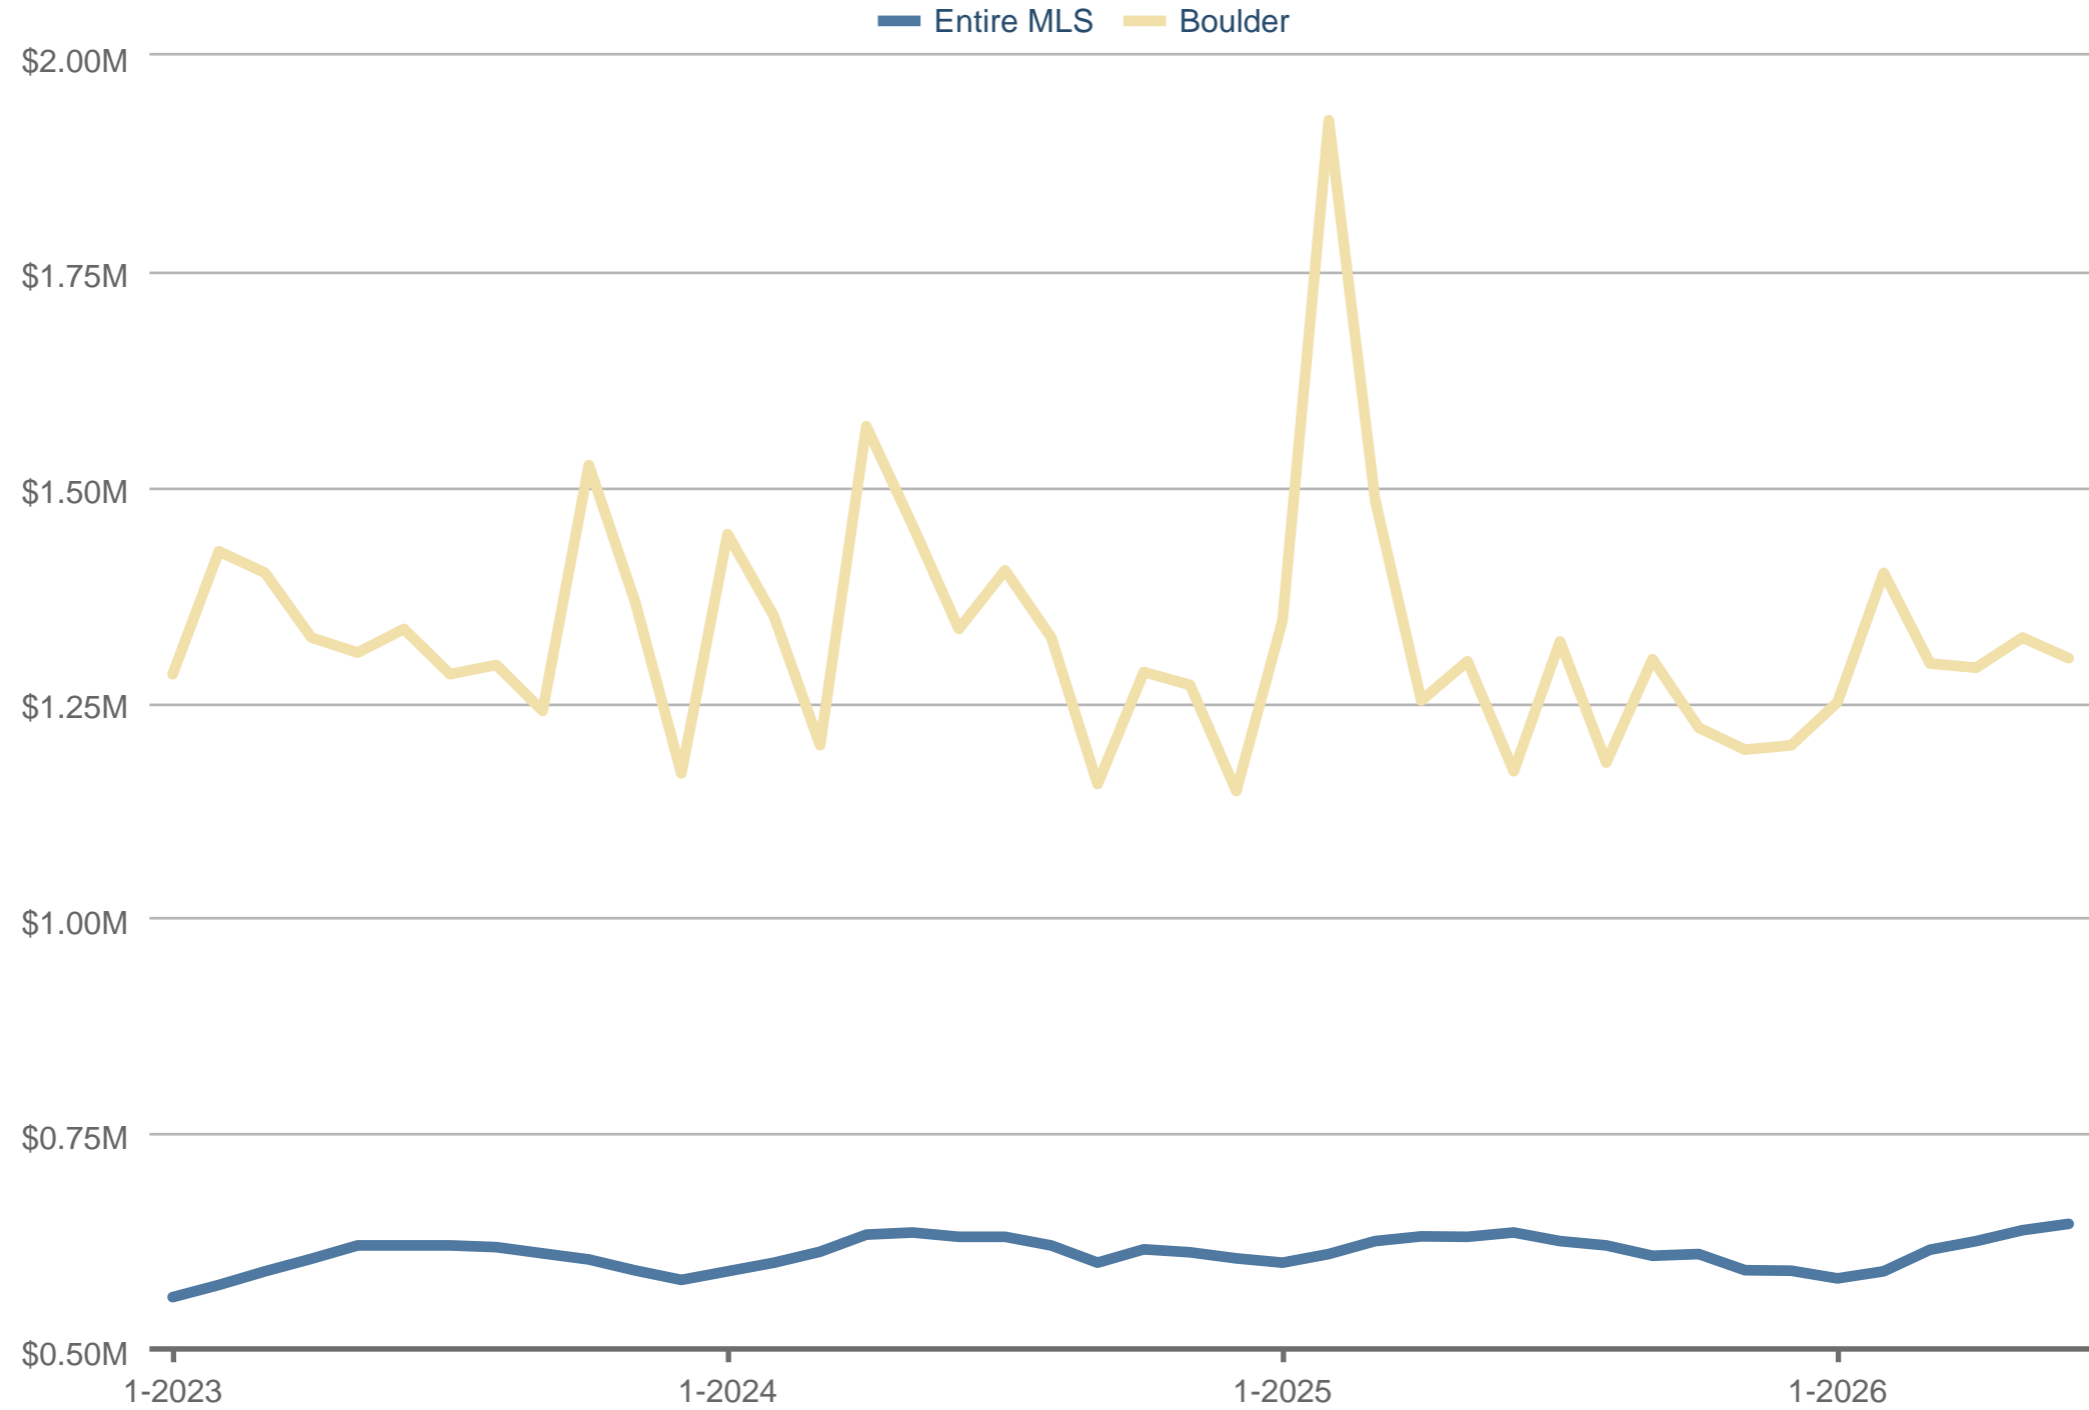

### Median Sales Price

Entire MLS & Boulder: RES-Detached

Each data point is one month of activity. Data is from July 7, 2026.