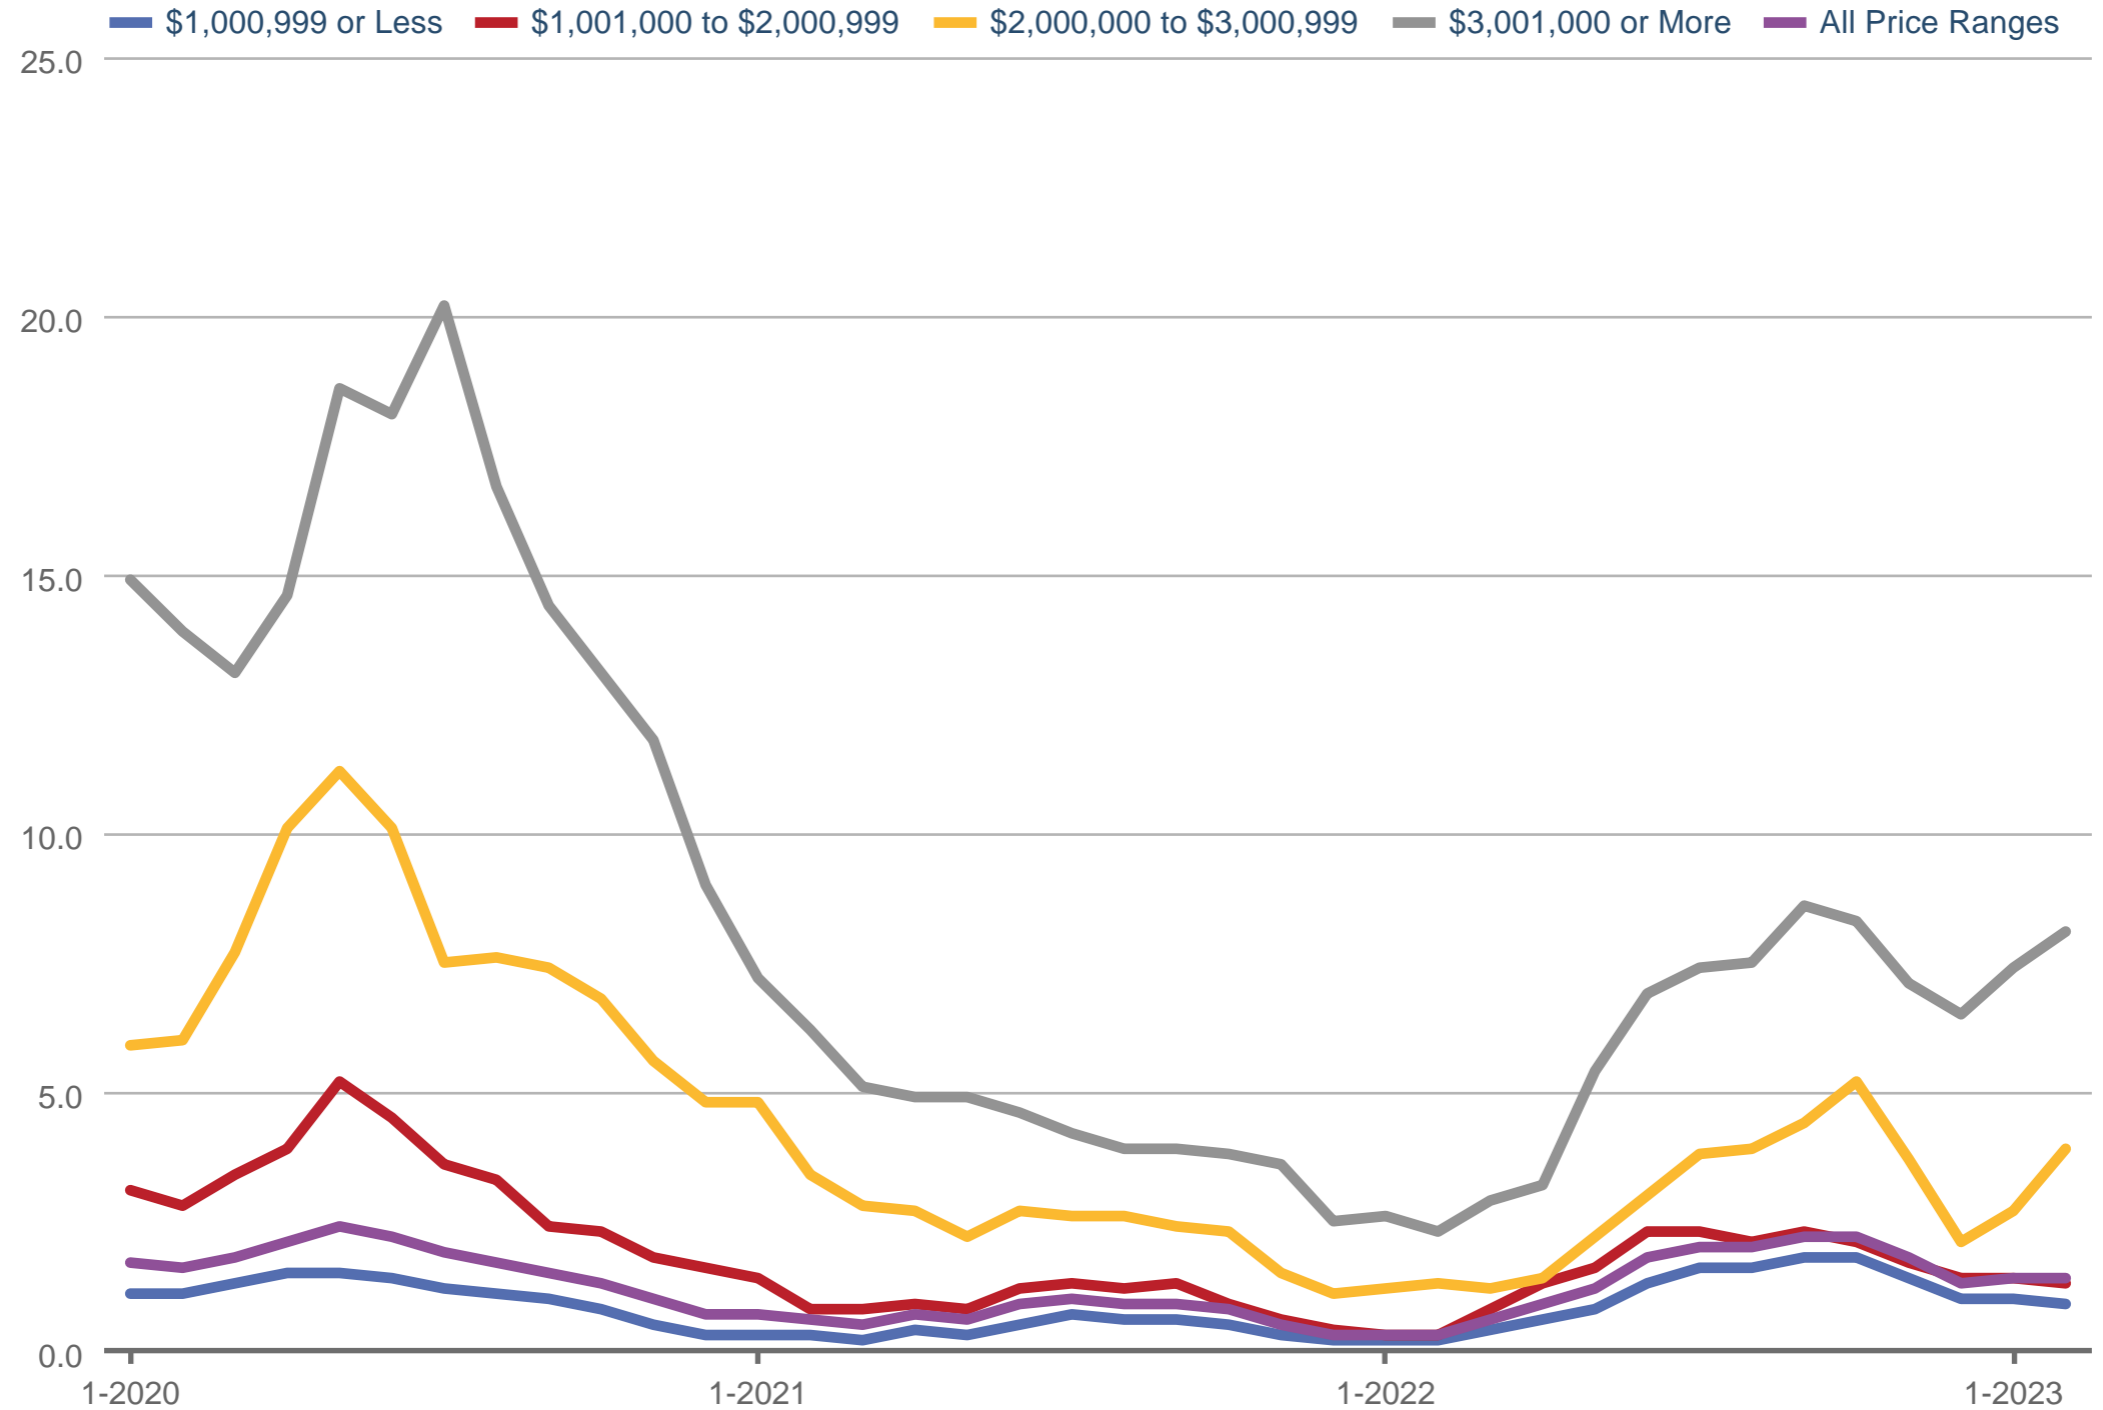

Months Supply of Inventory - By Price Range

Boulder County: RES-Detached

Each data point is one month of activity. Data is from March 1, 2023.